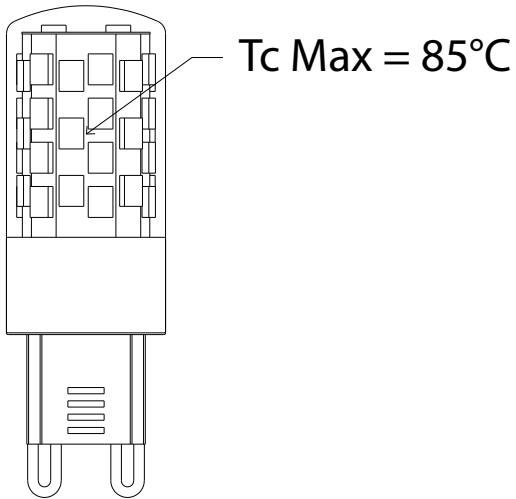

SPECIFICATIONS:

		4G9D927/JA8	4G9D930/JA8
ITEM	SPECIFICATION	DETAILS	
GENERAL PERFORMANCE	Power Consumption	4W	4W
	Lumens Delivered	350	400
	Efficacy (lm/W)	88	100
	Dimmable	Yes	Yes
	CRI	≥90	
	Color Temperature (CCT)	2700K	3000K
	Lumen Maintenance (L70)	25,000 Hours	
ELECTRICAL	Power Factor	>0.9	
	Input Voltage	120V	
PHYSICAL	Base Type	G9	
	Operating Temperature	-4°F to 104°F	
CERTIFICATION	Certification	cULus	
	Environment	Dry & damp, Enclosed	
	Warranty	3 Year Limited	

NOTE: This equipment has been tested and found to comply with the limits for a Class B digital device, pursuant to Part 15 of the FCC Rules. These limits are designed to provide reasonable protection against harmful interference in a residential installation. This equipment generates, uses and can radiate radio frequency energy and, if not installed and used in accordance with the instructions, may cause harmful interference to radio communications. However, there is no guarantee that interference will not occur in a particular installation.

If this equipment does cause harmful interference to radio or television reception, which can be determined by turning the equipment off and on, the user is encouraged to try to correct the interference by one or more of the following measures:

- Reorient or relocate the receiving antenna.
- Increase the separation between the equipment and receiver.
- Connect the equipment into an outlet on a circuit different from that to which the receiver is connected.
- Consult the dealer or an experienced radio/TV technician for help.