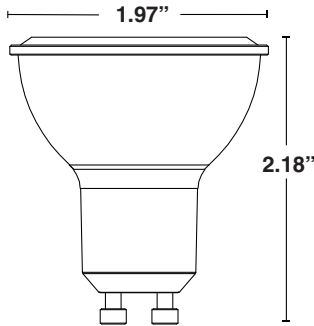

PRODUCT DESCRIPTION:

Providing years of high-quality light at a fraction of the energy consumed by halogen lamps, MaxLite's LED MR16 Lamps are ideal for directional lighting in retail, hospitality and residential spaces.

FEATURES:

- Wattage: 7W
- Lumens: 500
- Input Voltage:
  - 120V (GU10 base)
- UV and IR free
- Color Rendering Index (CRI): ≥82
- Power Factor: ≥0.7
- Dimmable down to 10%
- Beam Angle: ≥ 40°
- Energy Star certified
- Suitable for use in damp locations
- Not for use in fully enclosed luminaires
- Five year standard warranty
- Hour Life: 25,000

APPLICATIONS:

- Home
- Office
- Retail
- Hospitality
- Accent/display lighting
- Track lighting

WARRANTY:

5-year standard warranty
(further details available at www.maxlite.com/warranties)
Product may be eligible for a warranty extension to 10 years, for an additional fee. Contact MaxLite for details.

MODEL SELECTION (Full list of order codes on pg. 2)		Typical order example: 7MR16GUD27FL		
7MR16	GU	D		FL
FAMILY	BASE	DIMMABILITY	CCT	BEAM
7MR16= 7W, MR16	GU= GU10 (120V)	D= Dimmable	27= 2700K 30= 3000K	FL= 40° Flood

NOTES:

1. See page 3 for compatible dimmers and transformers